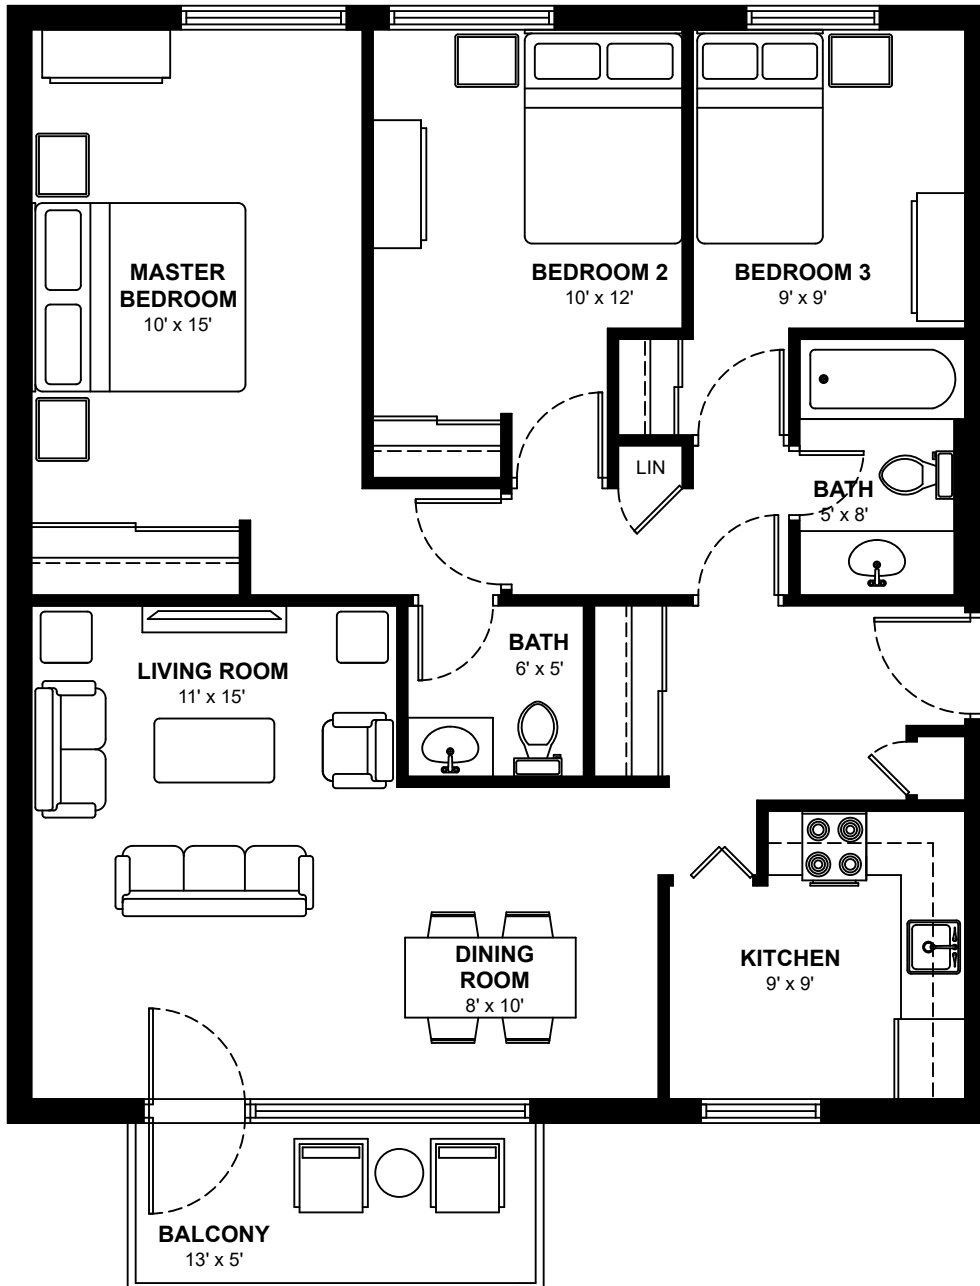

# SKYLINE

## Three Bedroom Walk Ups

Approximately 930 sq. ft.

These floor plans are representative only. All dimensions are approximate.